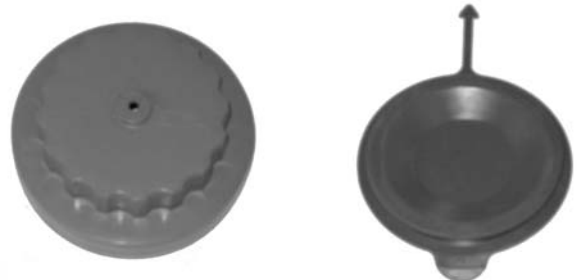

# SAFETY CONTAINERS

Part Number	Description
76410	Top Mount Water Container

Part Number	Description
76411	Side Mount Water Container

Both top mount and side mount water containers have a 5 gallon capacity. Rugged plastic construction for extra long life. They have extra large top openings for easy filling with scrow on caps. 5/8" clear vinyl discharge hose allows for immediate access to water. Comes complete with mounting hardware and decals.

Part Number	Description
55626	Replacement Strap
55621	Replacement Spring

Part Number	Description
75649	Safety Equipment Container

Part Number	Description
55558	Snap-On Cap P & H
55945	Scrow-On Cap P & H

Safety Equipment Container provides weatherproof protection for gloves, goggles, respirator, etc. Mounts on any sized tank either individually or in conjunction with P & H safety water containers. Comes complete with mounting hardware and decal.

Replacement Caps for P & H safety water containers. The screw-on model comes with a mounting chain. The Snap-on model is for older water container models.