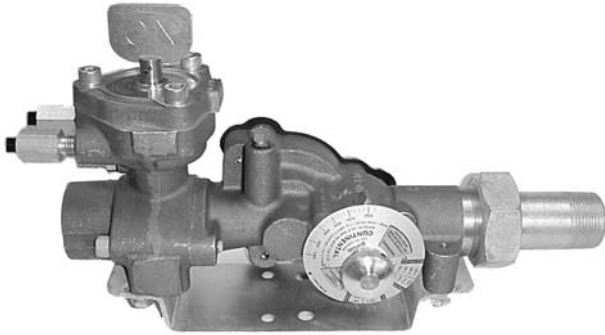

METERS - CONTINENTAL

B-9500 Super Flow

The B-9500 Super Flow Meter is designed for applications desiring large tool bars and high capacity NH3 output. The B-9500 features a unique straight-bore flow with virtually no restriction. Other features include a new rotary actuator, single dial setting calibrated in pounds "N" per hour, heat treated, durable, lightweight aluminum body, universal mounting bracket (adaptable to most meter stands), available in 1" FPT or 1-1/4" important inlet.

Note: The B-9500 is calibrated with Continental fittings at 100# tank pressure with 12' 1-1/4 hose, hose line valve and 1-1/4 quick disconnect coupler.

For formulas and setting instructions, please see the operators manual that accompanies each meter.

Part Number	Inlet	Outlet	Maximum Flow Capacity	Shutoff Assembly	Repair Kit
B-9500	1" FPT / 1-1/4" MPT	1" FPT / 1-1/4" MPT	6200# Nitrogen per hour at 100# Tank Pressure	Rotary Actuator with 1/4" Orificed Connectors	B-9500RS